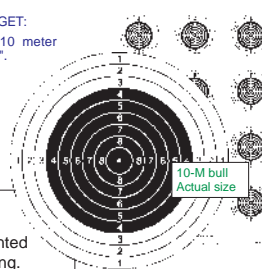

Exclusive Airgun ... .. Targets, Pellet Variety Packs, Poly-Tins ...

FSI Accessories for serious airgunners

FSI AIRGUN TARGETS

FSI Paper Targets; designed for Airgunners. Professionally printed on 80#, 9"x12" heavy target stock; clean-cut holes, easy scoring.

FSI Air Pistol Target
The standard 10 meter target has been is scaled for use at 7.5 Meters (24.6 feet).

FSI 7.5 METER AIR PISTOL TARGET: Two complete 6"x9" targets on a 12"x9" sheet. #FSI 5605.

FSI 12-Bull Air Rifle Target
Standard 10 Meter Target (33 feet). Each with ten scoring bulls and two sighting bulls.

FSI 10 METER AIR RIFLE TARGET: Full scale for 10 meter practice; 9"x12". #FSI 5609.

Illustrations are not to scale

FSI Sighting-In Target
Sighting - Testing - Plinking

Three aiming points per 6"x9" target for testing accuracy, drop, and wind drift at all ranges. Compare pellets. With 1/4" grid for easy correction and measurement. Two targets per double-size 12"x9" sheet.

Use singly or together as a single 9"x12" target. Also for informal target shooting. #FSI 5601.