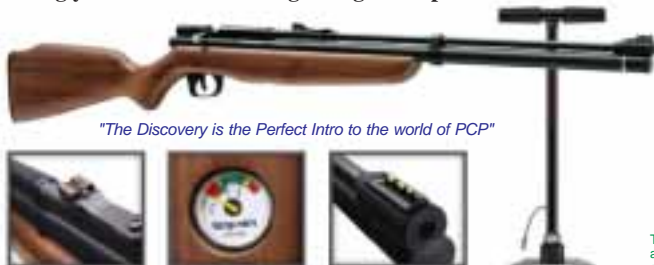

BENJAMIN Marauder Precharged Bolt Action - Match Trigger, Ultra Accurate, Ultra Quiet 10-shot Repeater

The Marauder PCP Air Rifle is MADE IN THE U.S.A.

Following up on the popular Benjamin® Discovery PCP air rifle comes the revolutionary Benjamin® Marauder! This powerful new PCP air rifle offers all the features needed for field target shooting and small game hunting.

The Marauder features a Crosman Custom choked barrel and internal shroud for unsurpassed accuracy and ultra quiet operation. The new two stage adjustable, match grade trigger pack with a metal trigger makes every shot smooth and steady. The Marauder also has a raised aluminum breech with a heavy duty pull bolt making loading the gun and mounting a scope a snap. The Marauder is also a Multi-Shot rifle with the new 10 shot auto indexing clip. This gun also operates at fill pressures between 2,000 and 3,000 psi. This rifle can be filled with the Benjamin® hand pump or a high pressure tank.

BENJAMIN Discovery Precharged Bolt Action

Amazingly Accurate - Lightweight - Popular

The Discovery PCP Air Rifle is MADE IN THE U.S.A.

"The Discovery is the Perfect Intro to the world of PCP"

BEN5022	Discovery .22 Rifle Kit with Hand Pump	\$368.83
	<i>EXTRA SPECIAL - LOWEST EVER</i>	
BEN5022G	Discovery .22 Rifle only, without Hand Pump	\$248.82
	<i>EXTRA SPECIAL - LOWEST EVER</i>	