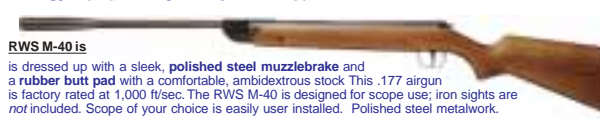

Model-34 Panther Pro

RWS/Diana M-40 Rifle - .177 cal

RWS M-40 is