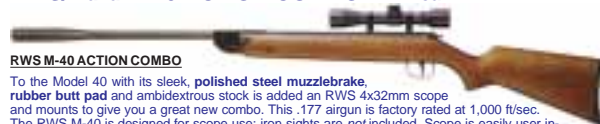

RWS/Diana M-40 ACTION COMBO - .177 cal

RWS M-40 ACTION COMBO

To the Model 40 with its sleek, polished steel muzzlebrake, rubber butt pad and ambidextrous stock is added an RWS 4x32mm scope and mounts to give you a great new combo. This .177 airgun is factory rated at 1,000 ft/sec. The RWS M-40 is designed for scope use; iron sights are not included. Scope is easily user installed. The M-40 rifle is polished metal finish.

Rifle Metal Parts Polished Blue Finish

- M-48 Rifle
- M-52 Rifle
- M-54 Rifle
- M-350 Rifle
- M-350 Feuerkraft
- M-34 Rifle
- M-34 Panther
- M-40 Rifle
- Schutze
- and all
- Premium Combo
- All-Star Combo
- Action Combo

Rifle Metal Parts Matte Blue Finish

- M350 Feuerkraft Pro Compact
- M-34 Meisterschutze Pro
- M-34 Meisterschutze Pro Compact
- M-34 Panther Pro
- M-34 Panther Pro Compact

Illustrations are not to scale - may not be exact in all details

RWS/Diana airguns made in Germany

stock#	RWS AIR RIFLES	Barrel Cocking	FSI
RWS Air Rifle only - made in Germany			
Polished metalwork.			
RWS6160	M-34	.177 Cal. 1,000-fps.	214.84
RWS6165	M-34	.22 Cal. 800-fps.	224.84
RWS6022	M-34 Panther	.177 Cal. 1,000-fps.	198.81
RWS6023	M-34 Panther	.22 Cal. 800-fps.	208.82
RWS6040	M-40	.177 Cal. rifle w/Muzzlebrake, no sights.	218.82
RWS16167	SCHUTZE Youth Rifle	.177 Cal. rifle	184.81

RWS PRO COMBO Package

Matte finish rifle with RWS 3-9x airgun scope and mounts			
RWS6174	M-34 MeisterSchutze Pro	.177 cal 1,000 ft/sec RWS 3-9x scope & mount	308.83
RWS6176	M-34 MeisterSchutze Pro Compact	.177 cal 1,000 ft/sec RWS 3-9x scope & mt.	324.83
RWS6026	M-34 Panther Pro	.177 cal 1,000 ft/sec RWS 3-9x scope & mount	269.86
RWS6027	M-34 Panther Pro Compact	.177 cal, 1,000 ft/sec, RWS 3-9x scope & mount	284.82

ACTION COMBO Package

Rifle with polished metalwork. RWS 4x32mm scope and mounts			
RWS6164	M-34 ACTION Combo	.177, 4x scope	248.82
RWS6159	M-34 ACTION Combo	.22 cal, 4x scope	258.82
RWS6025	M-34 PANTHER ACTION Combo	.177, 4x	238.83
RWS6024	M-34 PANTHER ACTION Combo	.22, 4x	248.83
RWS6040SP	M-40 ACTION Combo	.177 cal, 4x scope	258.82

All RWS/Diana airguns listed on these pages are made in Germany and are protected by the famous RWS Limited Lifetime Warranty