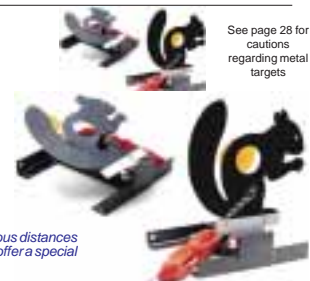

Twin-Pack Special - - Twin-Pack Special

See page 28 for cautions regarding metal targets

See page 28 for more details